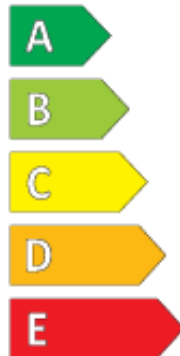

# ENERG

Continental

0357405

205/60 R 16 92 H

C1

C

B

2020/740