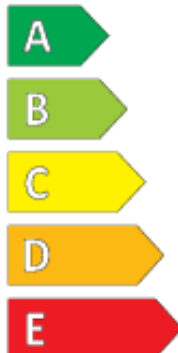

# ENERG

Continental

0358773

205/60 R 16 96 H XL

C1

C

B

2020/740