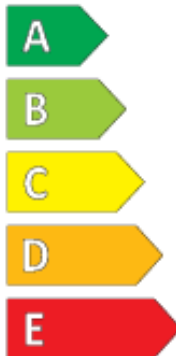

SEMPERIT

SPEED-LIFE 3

175/65 R 15 84 H

03 72 485

ENERG

Semperit

0372485

175/65 R 15 84 H

C1

C

B

2020/740