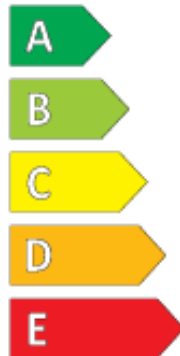

Continental

VanContact 4Season

235/65 R 16 C

121/119 R

10PR LRE

04 51 561

ENERG

Continental

0451561

235/65 R 16 C 121/119 R

C2

B

A

2020/740