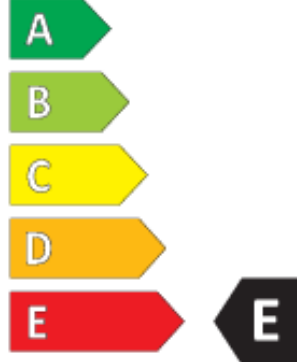

GENERALTIRE

EUROVAN WINTER 2

205/65 R 16 C

107/105 R (103 R)

04 70 232

8PR LRD

ENERG

General Tire

0470232

205/65 R 16 C 107/105 R

C2

2020/740